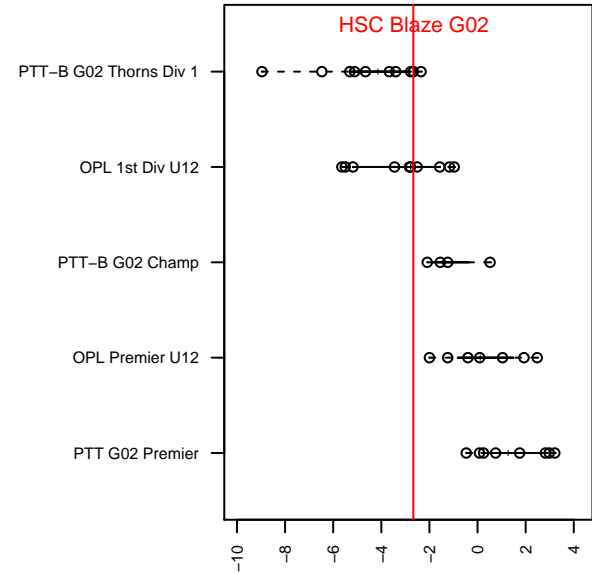

# HSC Blaze G02

Hillsboro Soccer Club  
 Hillsboro, OR  
 G02 total strength=519  
 attack=0.47 defense=0.3  
 fall league = PTT-B G02 Thorns Div 1  
 spr league = Spr OYS G02 Div 1

alt names used:  
 HSC Blaze  
 HSC Blaze  
 HSC Blaze  
 HSC Blaze  
 HSC Blaze

Venues played:  
 2014 Beaverton Cup GU12 Silver  
 2014 Mt Hood Challenge U12  
 2014 PTT-B G02 Thorns Div 1  
 2014 OYS Presidents Cup G02  
 2014 Spr OYS G02 Division 1

**HSC Blaze G02**  
 Dots are actual minus expected GF (blue circles) and GA (red triangles).  
 Blue line is smoothed change in attack strength. Red is smoothed change in defense strength.

**attack and defense variance (black dot)  
relative to other teams  
and top 10 in region**

**attack and defense rating  
relative to others at age  
and all opponents in last 13 months**

**Performance relative to 13 month average**